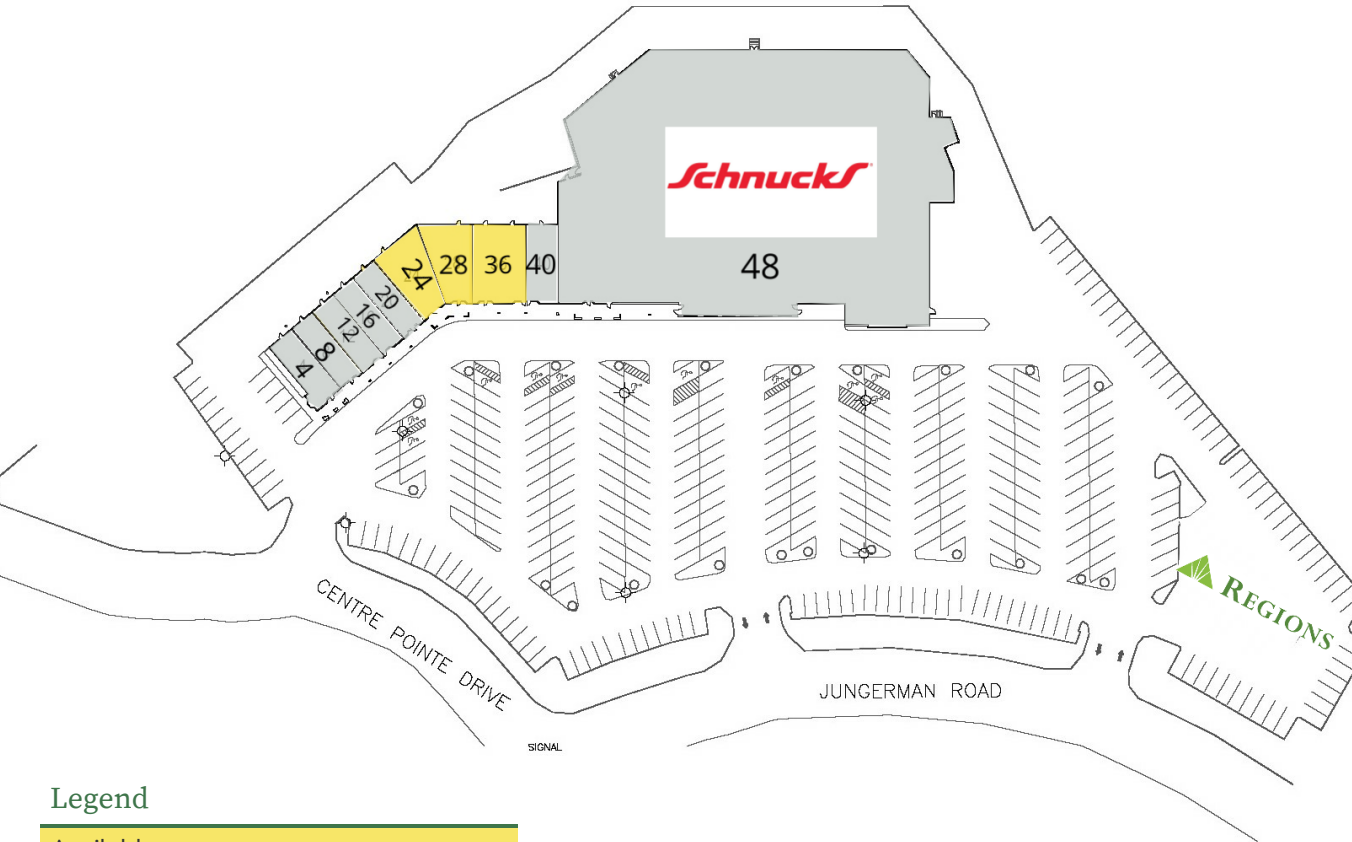

# Plaza 94

48 PLAZA 94 | ST. PETERS, MO 63304

Suite	Tenant	Size
4	Enterprise Rent-a-Car	1,356 SF
8	Nail Crew	1,200 SF
12	Nutrishop	1,200 SF
16	9 Round Kickboxing	1,115 SF
20	ManUp	1,200 SF
24	Available	1,880 SF
28	Available	1,880 SF
36	Available	2,400 SF
40	Look After Hair Co	1,440 SF
48	Schnucks	52,844 SF